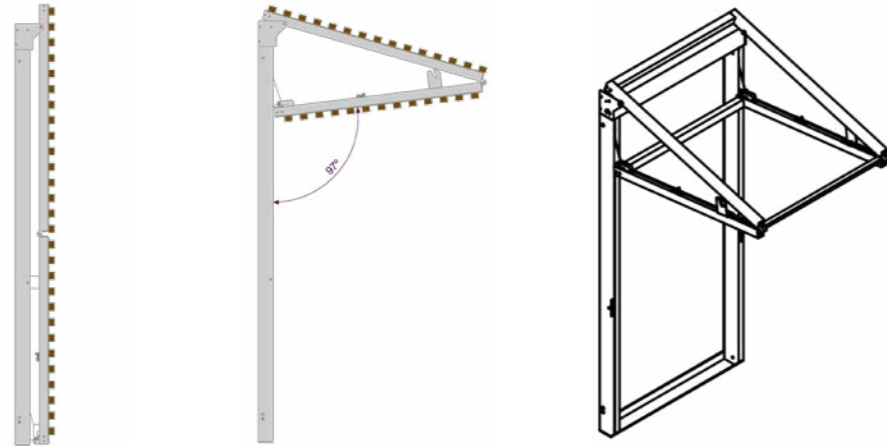

SOLART CILIUM FOLDING LOUVRE

# SOL'ART CILIUM FOLDING LOUVRE

Combined with RENSON, INNOWOOD is now offering electrical converging shutter wing design system, SOL'ART InnoShade and InnoScreen products combined with the RENSON Cilium folding louvre system creating the possibility to design and realise a seamless facade that changes at the flick of a switch. Changing from a completely screened wall, to a complication with shaded windows.

SOL'ART CILIUM can be applied in residential, industry and commercial buildings suited for applications that would like to seamlessly transform from a privacy screen in front of windows to a horizontal sunshade in the open position above the window. This can be integrated discretely to exterior walls with identical screening or as a separate element constructed in front of a window.

The system is available in two Louvre types with two maximum panel size: 1200 x 3000mm and 1600 x 3000mm.

The blades are water resistant and available in four beautiful prefinished colours.